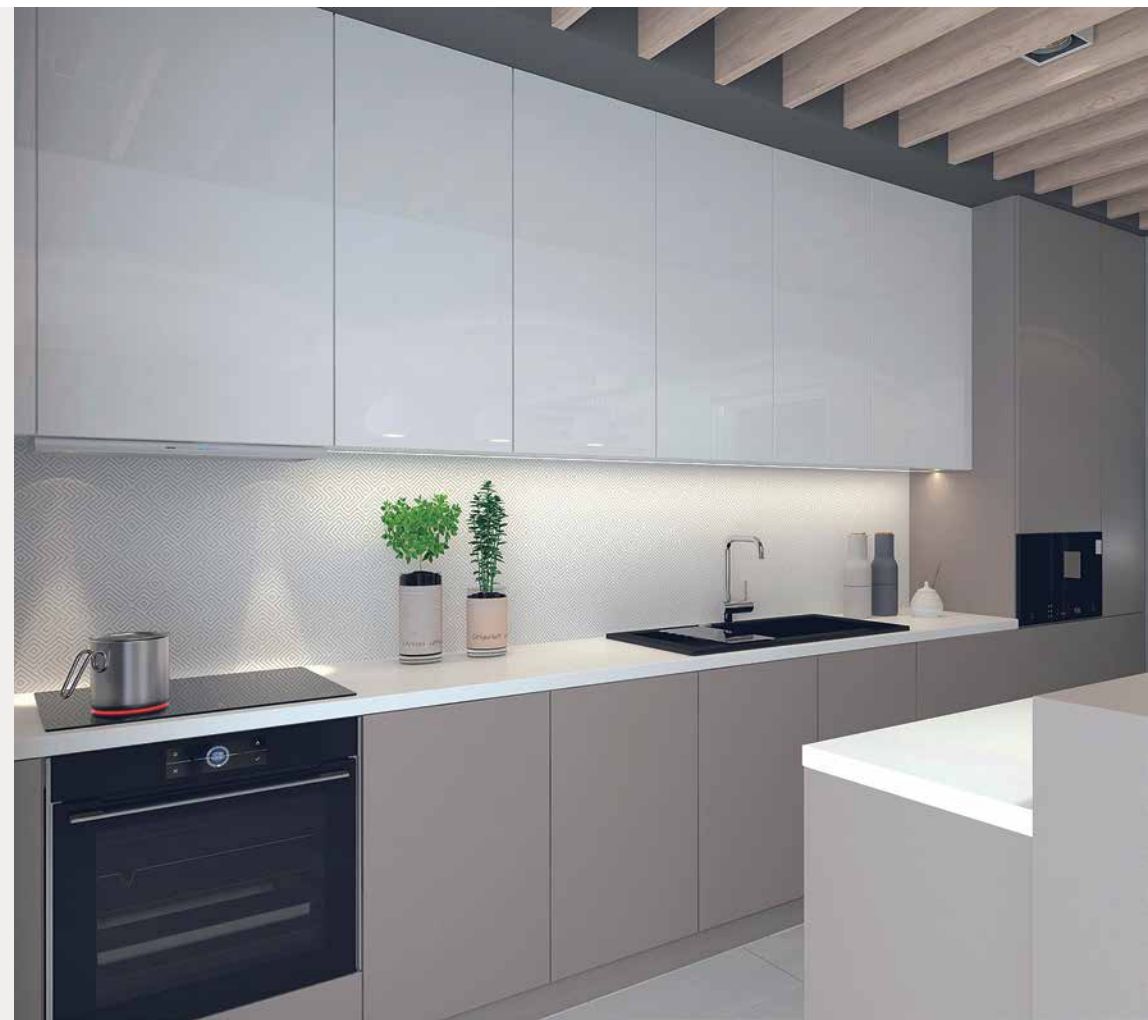

# KITCHEN

graphic splashback

**K219 SU**  
Labyrinth

acrylic matt

**7045 UM**  
Satin

**8685 RS**  
Snow White

worktop